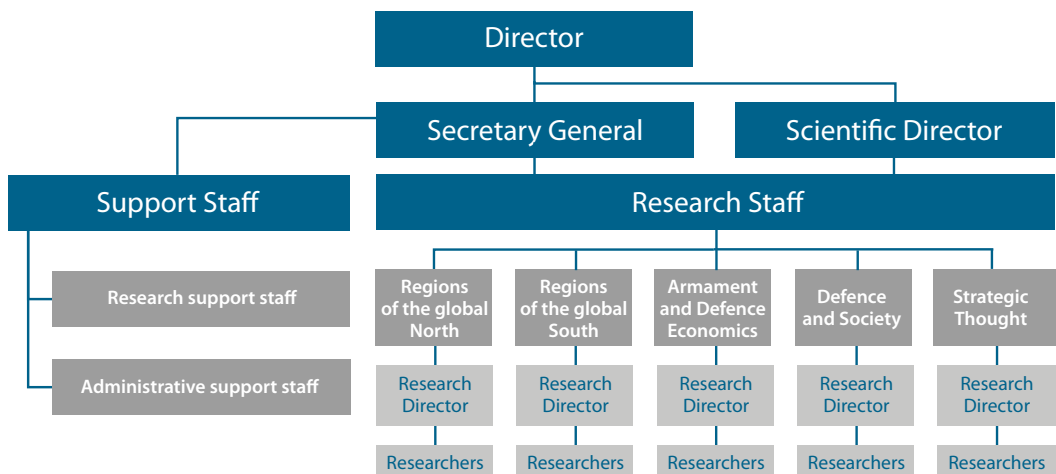

Organization

The Institute for Strategic Research (IRSEM, Paris) was established in 2010. It is a research institute attached to the Ministry of Defence's General Directorate for International Relations and Strategy (DGRIS). IRSEM is made up of a team of 40 civilian and military personnel who strive to strengthen French research on defence and security issues.

The research team is divided into five departments:

- **Regions of the global North:** matters concerning Europe, the United States, Russia, the post-Soviet area, China, Japan and the Korean peninsula.
- **Regions of the global South:** matters concerning Africa, the Middle East, the Gulf, the Indian Subcontinent, South East Asia and the Pacific.
- **Armament and defence economics**, which focuses on economic issues concerning defence and questions of strategy arising from technological development.
- **Defence and society**, which looks at the relationship between the state and the armed forces, public opinion on defence matters, and the sociology of violence, war and the armed forces.
- **Strategic thought**, which focuses on the conduct of armed conflict at every level (strategic, operational, tactical).